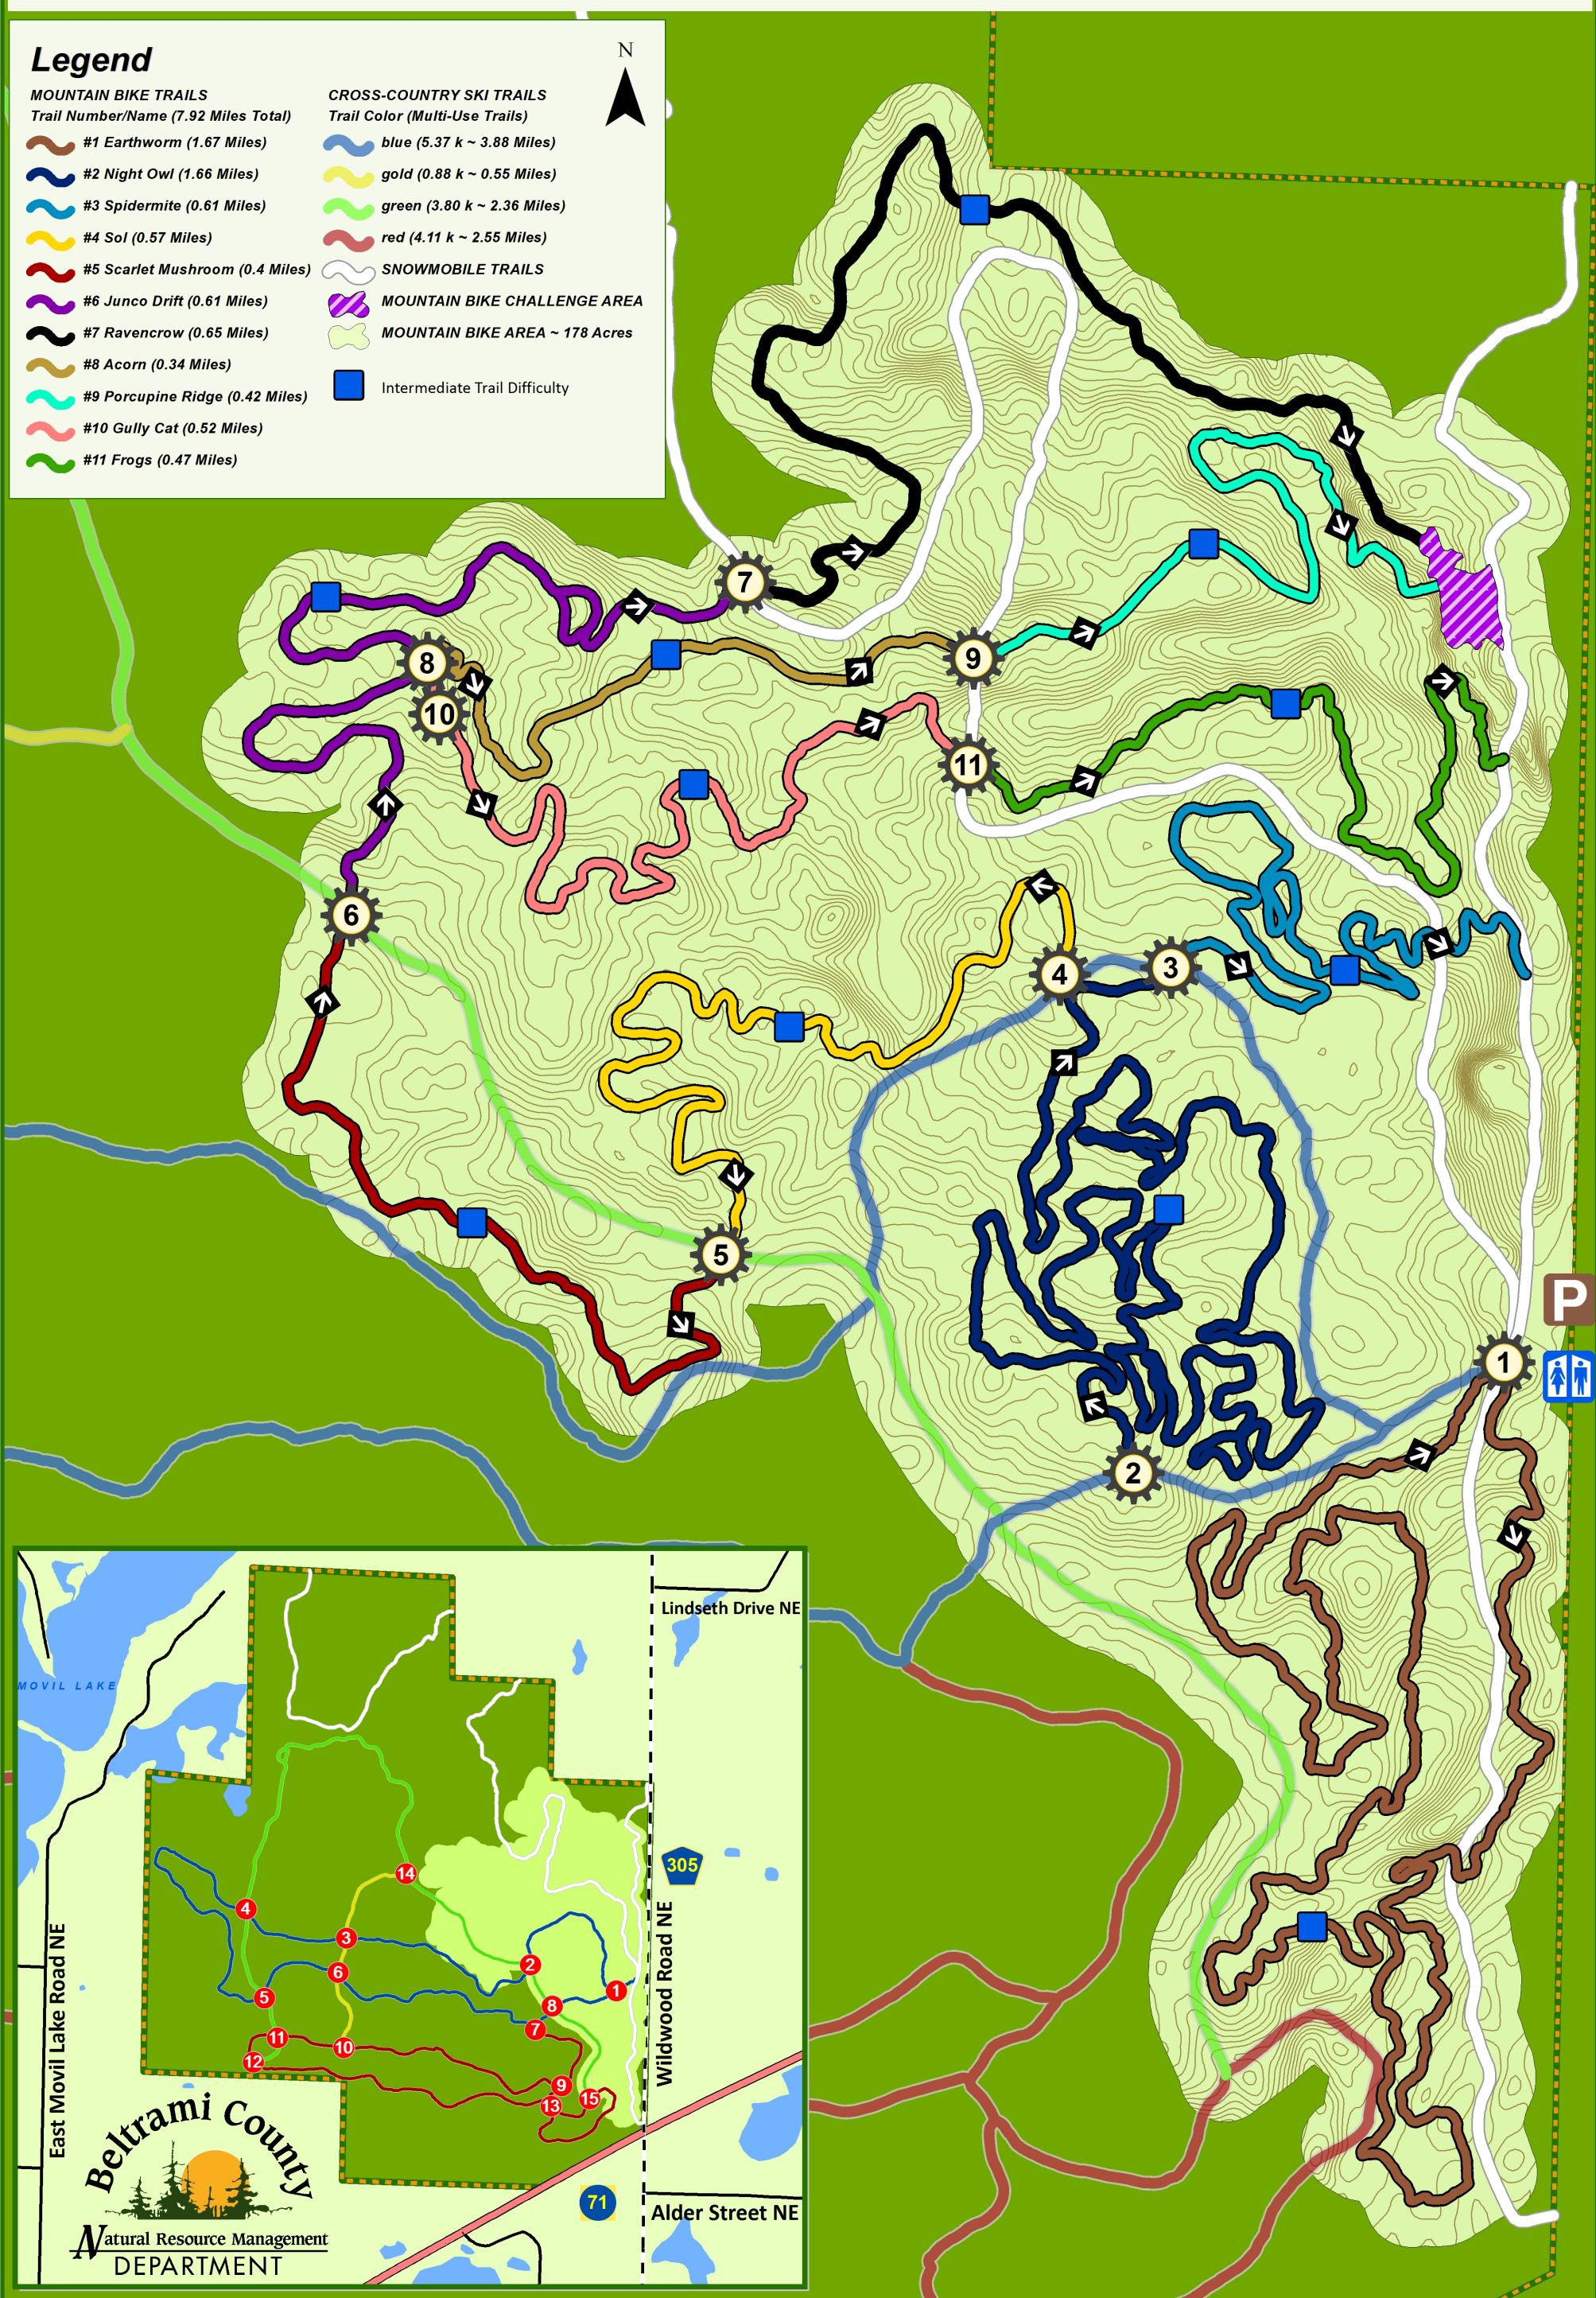

## Legend

### MOUNTAIN BIKE TRAILS

Trail Number/Name (7.92 Miles Total)

- #1 Earthworm (1.67 Miles)
- #2 Night Owl (1.66 Miles)
- #3 Spidermite (0.61 Miles)
- #4 Sol (0.57 Miles)
- #5 Scarlet Mushroom (0.4 Miles)
- #6 Junco Drift (0.61 Miles)
- #7 Ravenscrow (0.65 Miles)
- #8 Acorn (0.34 Miles)
- #9 Porcupine Ridge (0.42 Miles)
- #10 Gully Cat (0.52 Miles)
- #11 Frogs (0.47 Miles)

### CROSS-COUNTRY SKI TRAILS

Trail Color (Multi-Use Trails)

- blue (5.37 k ~ 3.88 Miles)
- gold (0.88 k ~ 0.55 Miles)
- green (3.80 k ~ 2.36 Miles)
- red (4.11 k ~ 2.55 Miles)

### SNOWMOBILE TRAILS

SNOWMOBILE TRAILS

MOUNTAIN BIKE CHALLENGE AREA

MOUNTAIN BIKE AREA ~ 178 Acres

Intermediate Trail Difficulty

Mapped By: Shawn Morgan and Lori Culbertson-Clark 11/21/2016

1:4,000

Sections 34, 35, T148N, R33W  
Sections 2, 3, T147N, R33W