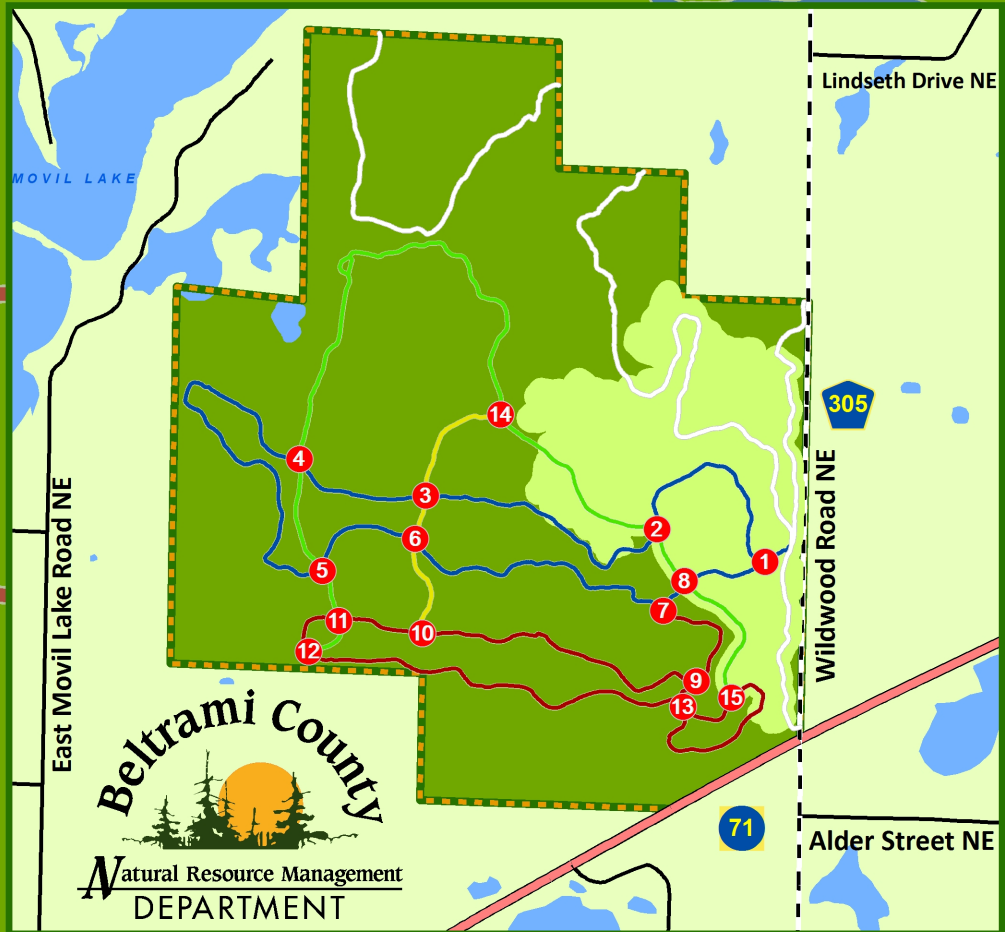

### MOUNTAIN BIKE TRAILS

Trail Number/Name (7.92 Miles Total)

- #1 Earthworm (1.67 Miles)
- #2 Night Owl (1.66 Miles)
- #3 Spidermite (0.61 Miles)
- #4 Sol (0.57 Miles)
- #5 Scarlet Mushroom (0.4 Miles)
- #6 Junco Drift (0.61 Miles)
- #7 Ravenscrow (0.65 Miles)
- #8 Acorn (0.34 Miles)
- #9 Porcupine Ridge (0.42 Miles)
- #10 Gully Cat (0.52 Miles)
- #11 Frogs (0.47 Miles)

### CROSS-COUNTRY SKI TRAILS

Trail Color (Multi-Use Trails)

- blue (5.37 k ~ 3.88 Miles)
- gold (0.88 k ~ 0.55 Miles)
- green (3.80 k ~ 2.36 Miles)
- red (4.11 k ~ 2.55 Miles)

### SNOWMOBILE TRAILS

SNOWMOBILE TRAILS

MOUNTAIN BIKE CHALLENGE AREA

MOUNTAIN BIKE AREA ~ 178 Acres

Intermediate Trail Difficulty

Mapped By: Shawn Morgan and Lori Culbertson-Clark 11/21/2016

1:4,000

Sections 34, 35, T148N, R33W  
Sections 2, 3, T147N, R33W