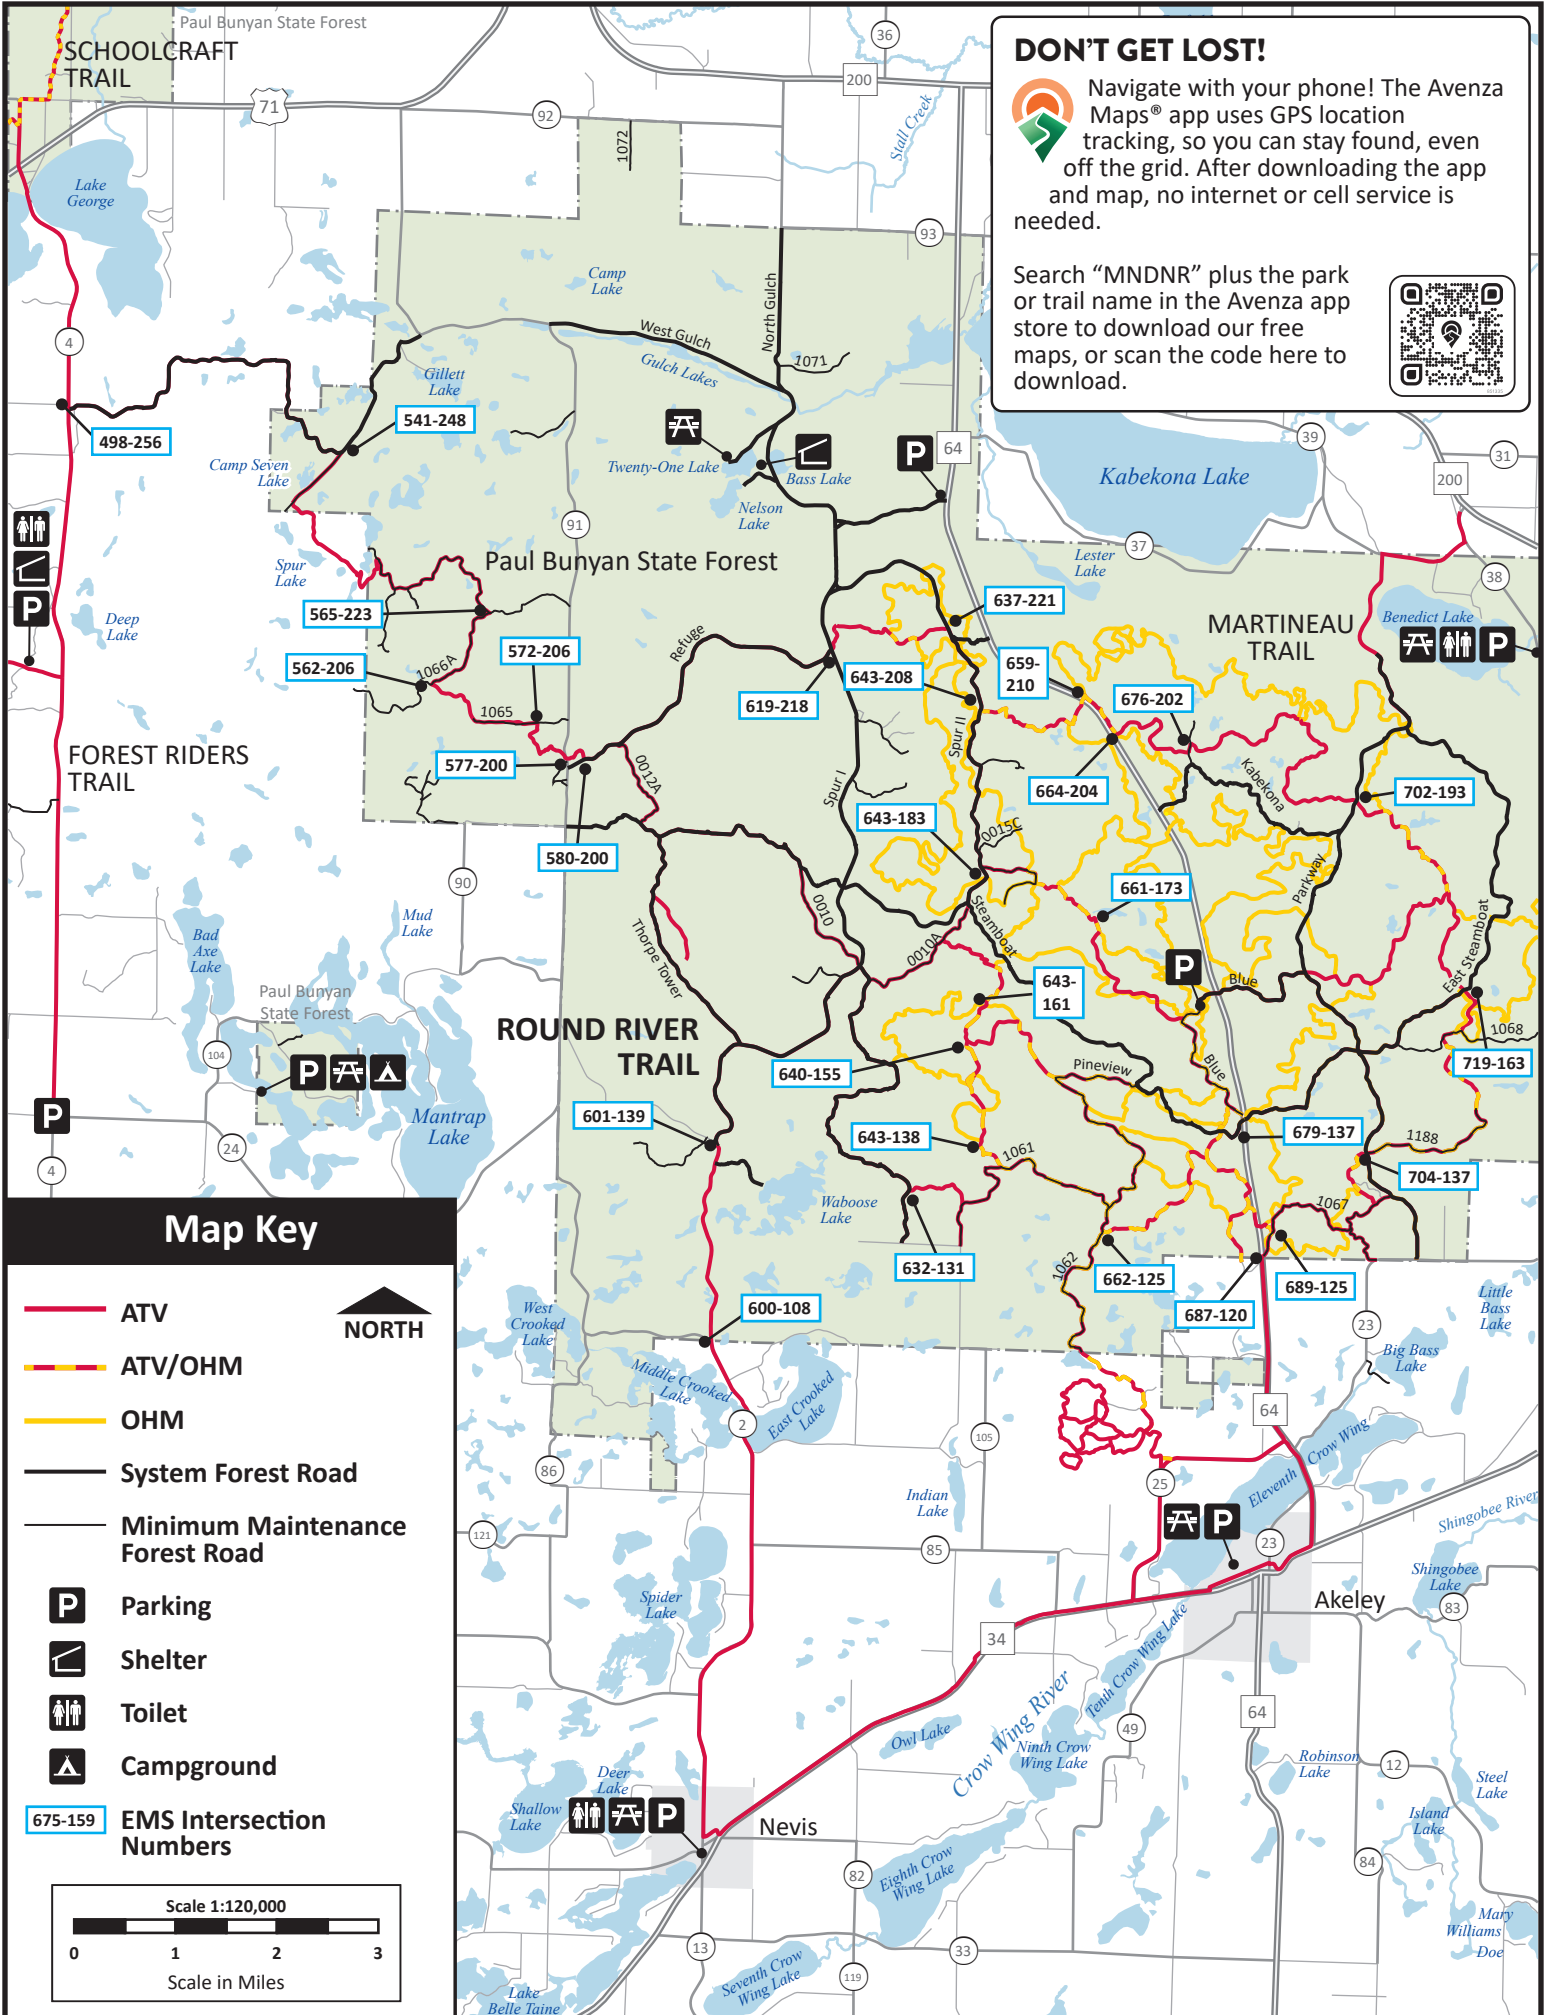

**DON'T GET LOST!**

Navigate with your phone! The Avenza Maps® app uses GPS location tracking, so you can stay found, even off the grid. After downloading the app and map, no internet or cell service is needed.

Search "MNDNR" plus the park or trail name in the Avenza app store to download our free maps, or scan the code here to download.

**Map Key**

- ATV
- ATV/OHM
- OHM
- System Forest Road
- Minimum Maintenance Forest Road
- Parking
- Shelter
- Toilet
- Campground
- EMS Intersection Numbers