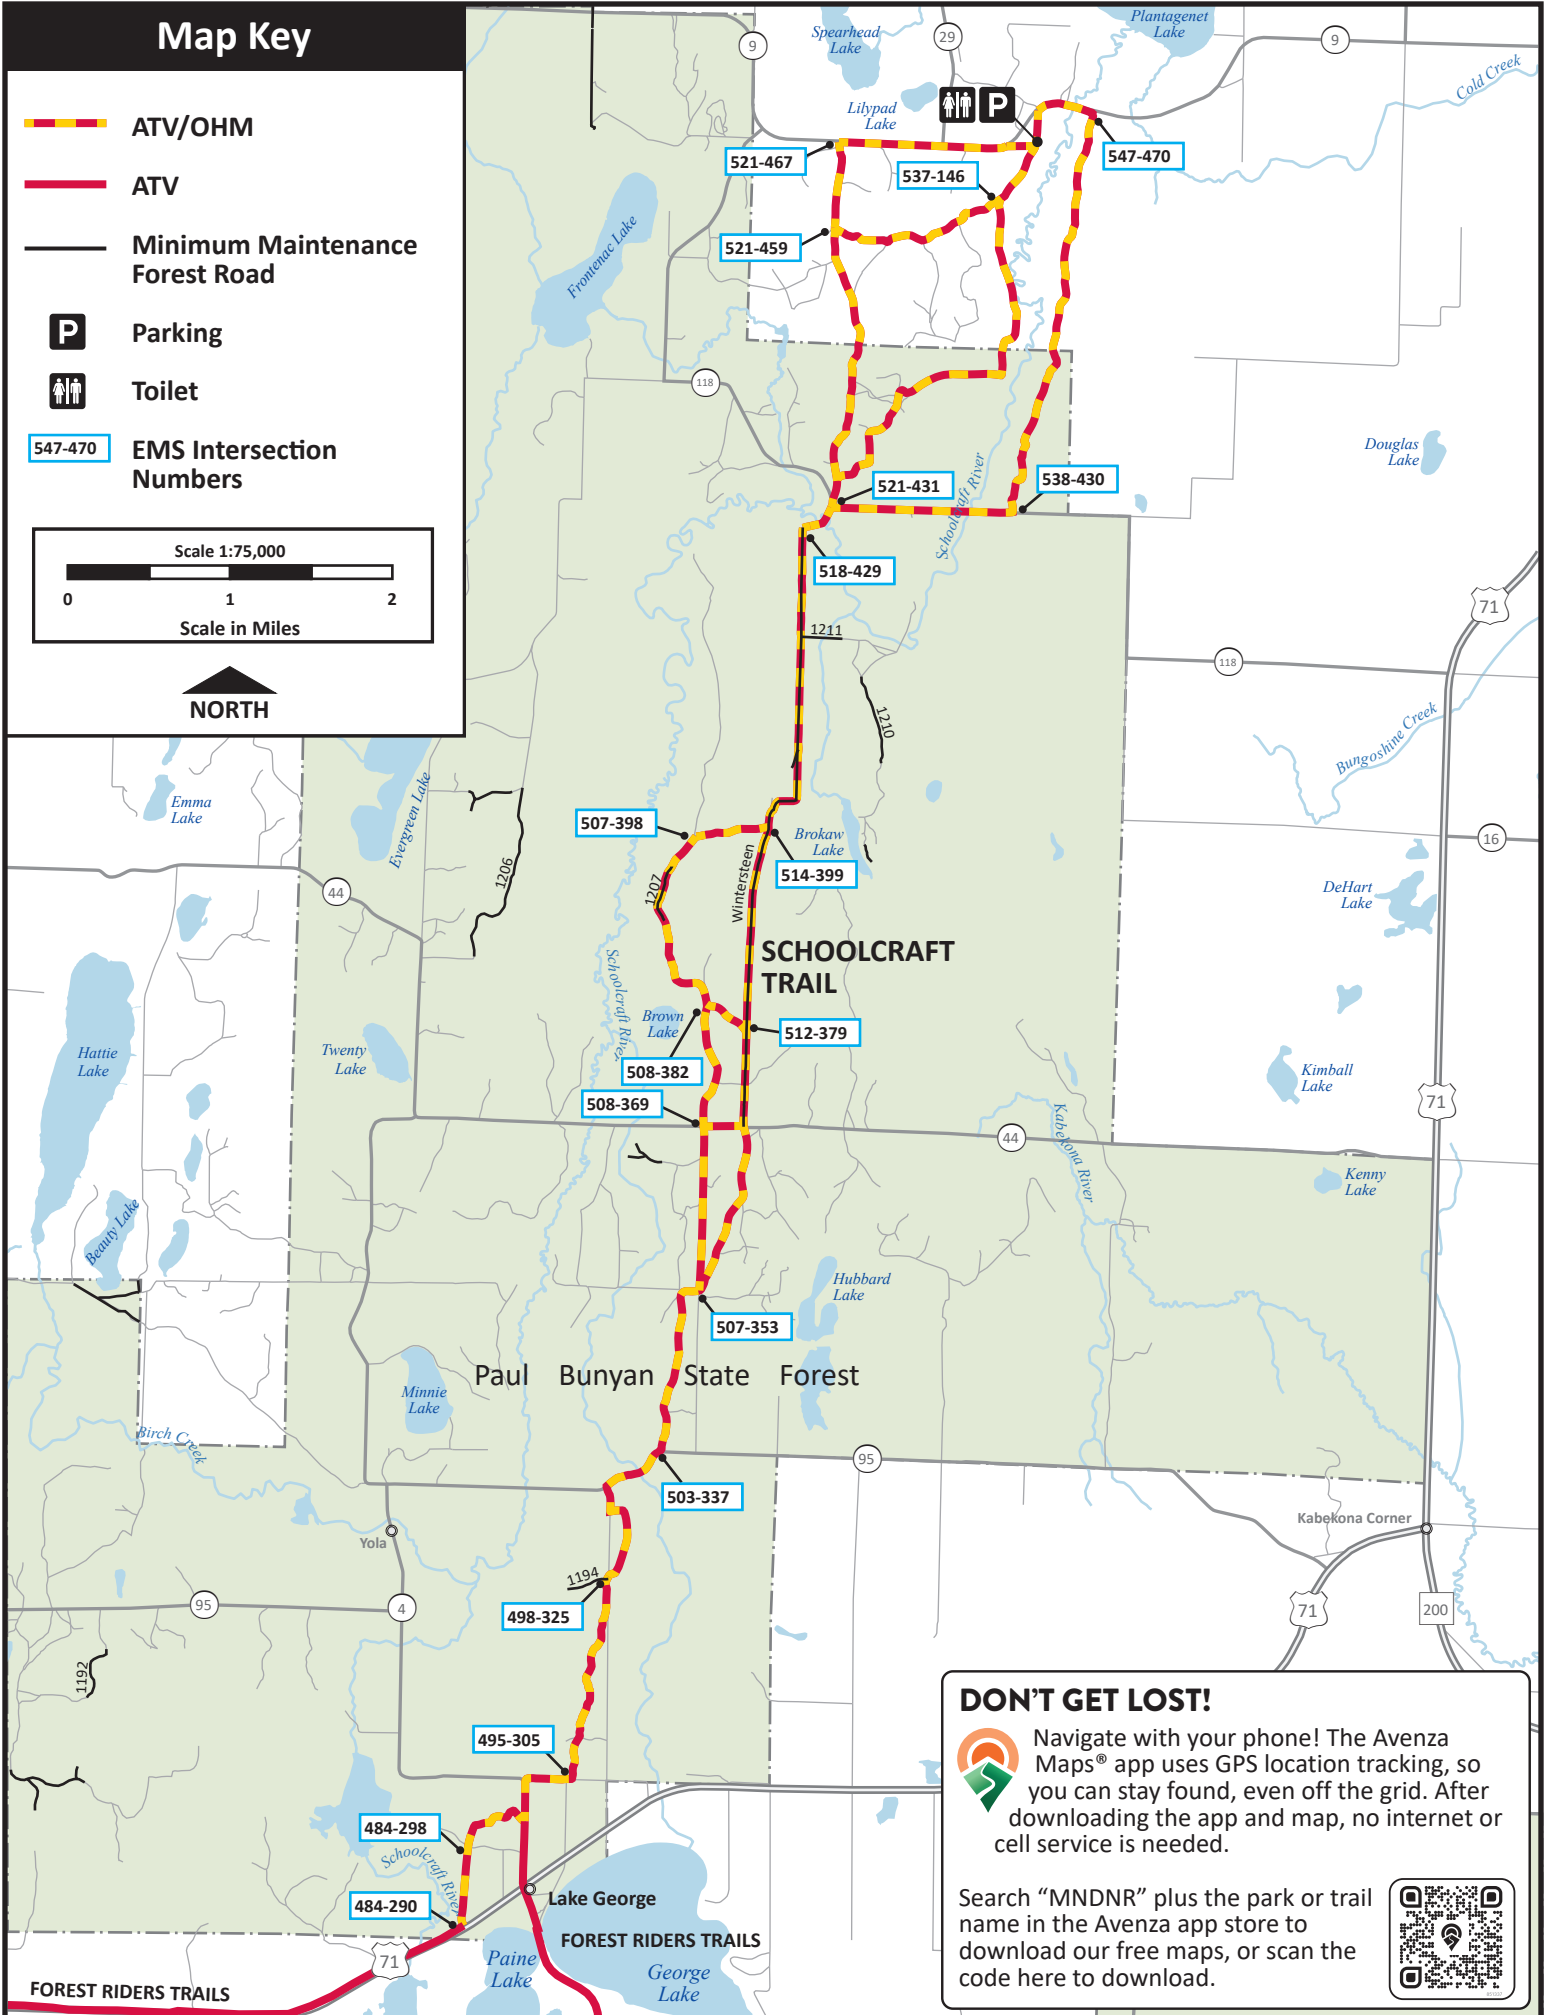

Map Key

-  ATV/OHM
-  ATV
-  Minimum Maintenance Forest Road
-  Parking
-  Toilet
-  EMS Intersection Numbers

DON'T GET LOST!

Navigate with your phone! The Avenza Maps® app uses GPS location tracking, so you can stay found, even off the grid. After downloading the app and map, no internet or cell service is needed.

Search "MNDNR" plus the park or trail name in the Avenza app store to download our free maps, or scan the code here to download.